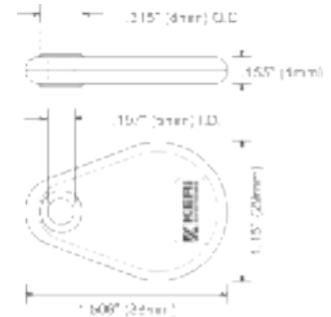

Add-On & Replacement Credentials

DATA SHEET - Page 2 of 2

1326AKHD

Specifications:

Read Range:*

Up to 6 inches (15 cm)

Size:

3.38" H x 2.14" W x 0.059" T
Approx. (86 x 54 x 1.5 mm)

Specifications:

Read Range:*

Up to 6 inches (15 cm)

Size:

3.38" H x 2.14" W x 0.031" T
Approx. (86 x 54 x 0.08 mm)

Weight:

0.19 oz (5.5 g)

Material:

1346AKHD

Specifications:

Read Range:*

Up to 4 inches (10 cm)

Size:

1.51" H x 1.14" W x 0.115" T
Approx. (38 x 29 x 5 mm)

Weight:

0.16 oz (4.5 g)