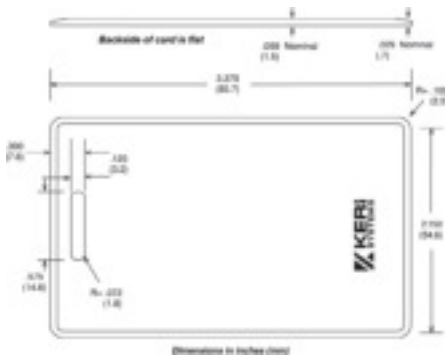

Keri's **1326AKHD Standard Light Proximity Card** provides maximum read range performance in a package considerably thinner than other "clamshell" proximity cards. It can be easily carried in a wallet or purse or worn on the clothing with a clip or necklace. These cards are extremely durable and convenient. They are manufactured with a vertical hanging slot punch, and they come with a lifetime warranty.

Add-On & Replacement Credentials

DATA SHEET - Page 2 of 2

1326AKHD

Specifications:

Read Range:*

Up to 6 inches (15 cm)

Size:

3.38" H x 2.14" W x 0.059" T
Approx. (86 x 54 x 1.5 mm)

Specifications:

Read Range:*

Up to 6 inches (15 cm)

Size:

3.38" H x 2.14" W x 0.031" T
Approx. (86 x 54 x 0.08 mm)

Weight:

0.19 oz (5.5 g)

Material:

1346AKHD

Specifications:

Read Range:*

Up to 4 inches (10 cm)

Size:

1.51" H x 1.14" W x 0.115" T
Approx. (38 x 29 x 5 mm)

Weight:

0.16 oz (4.5 g)